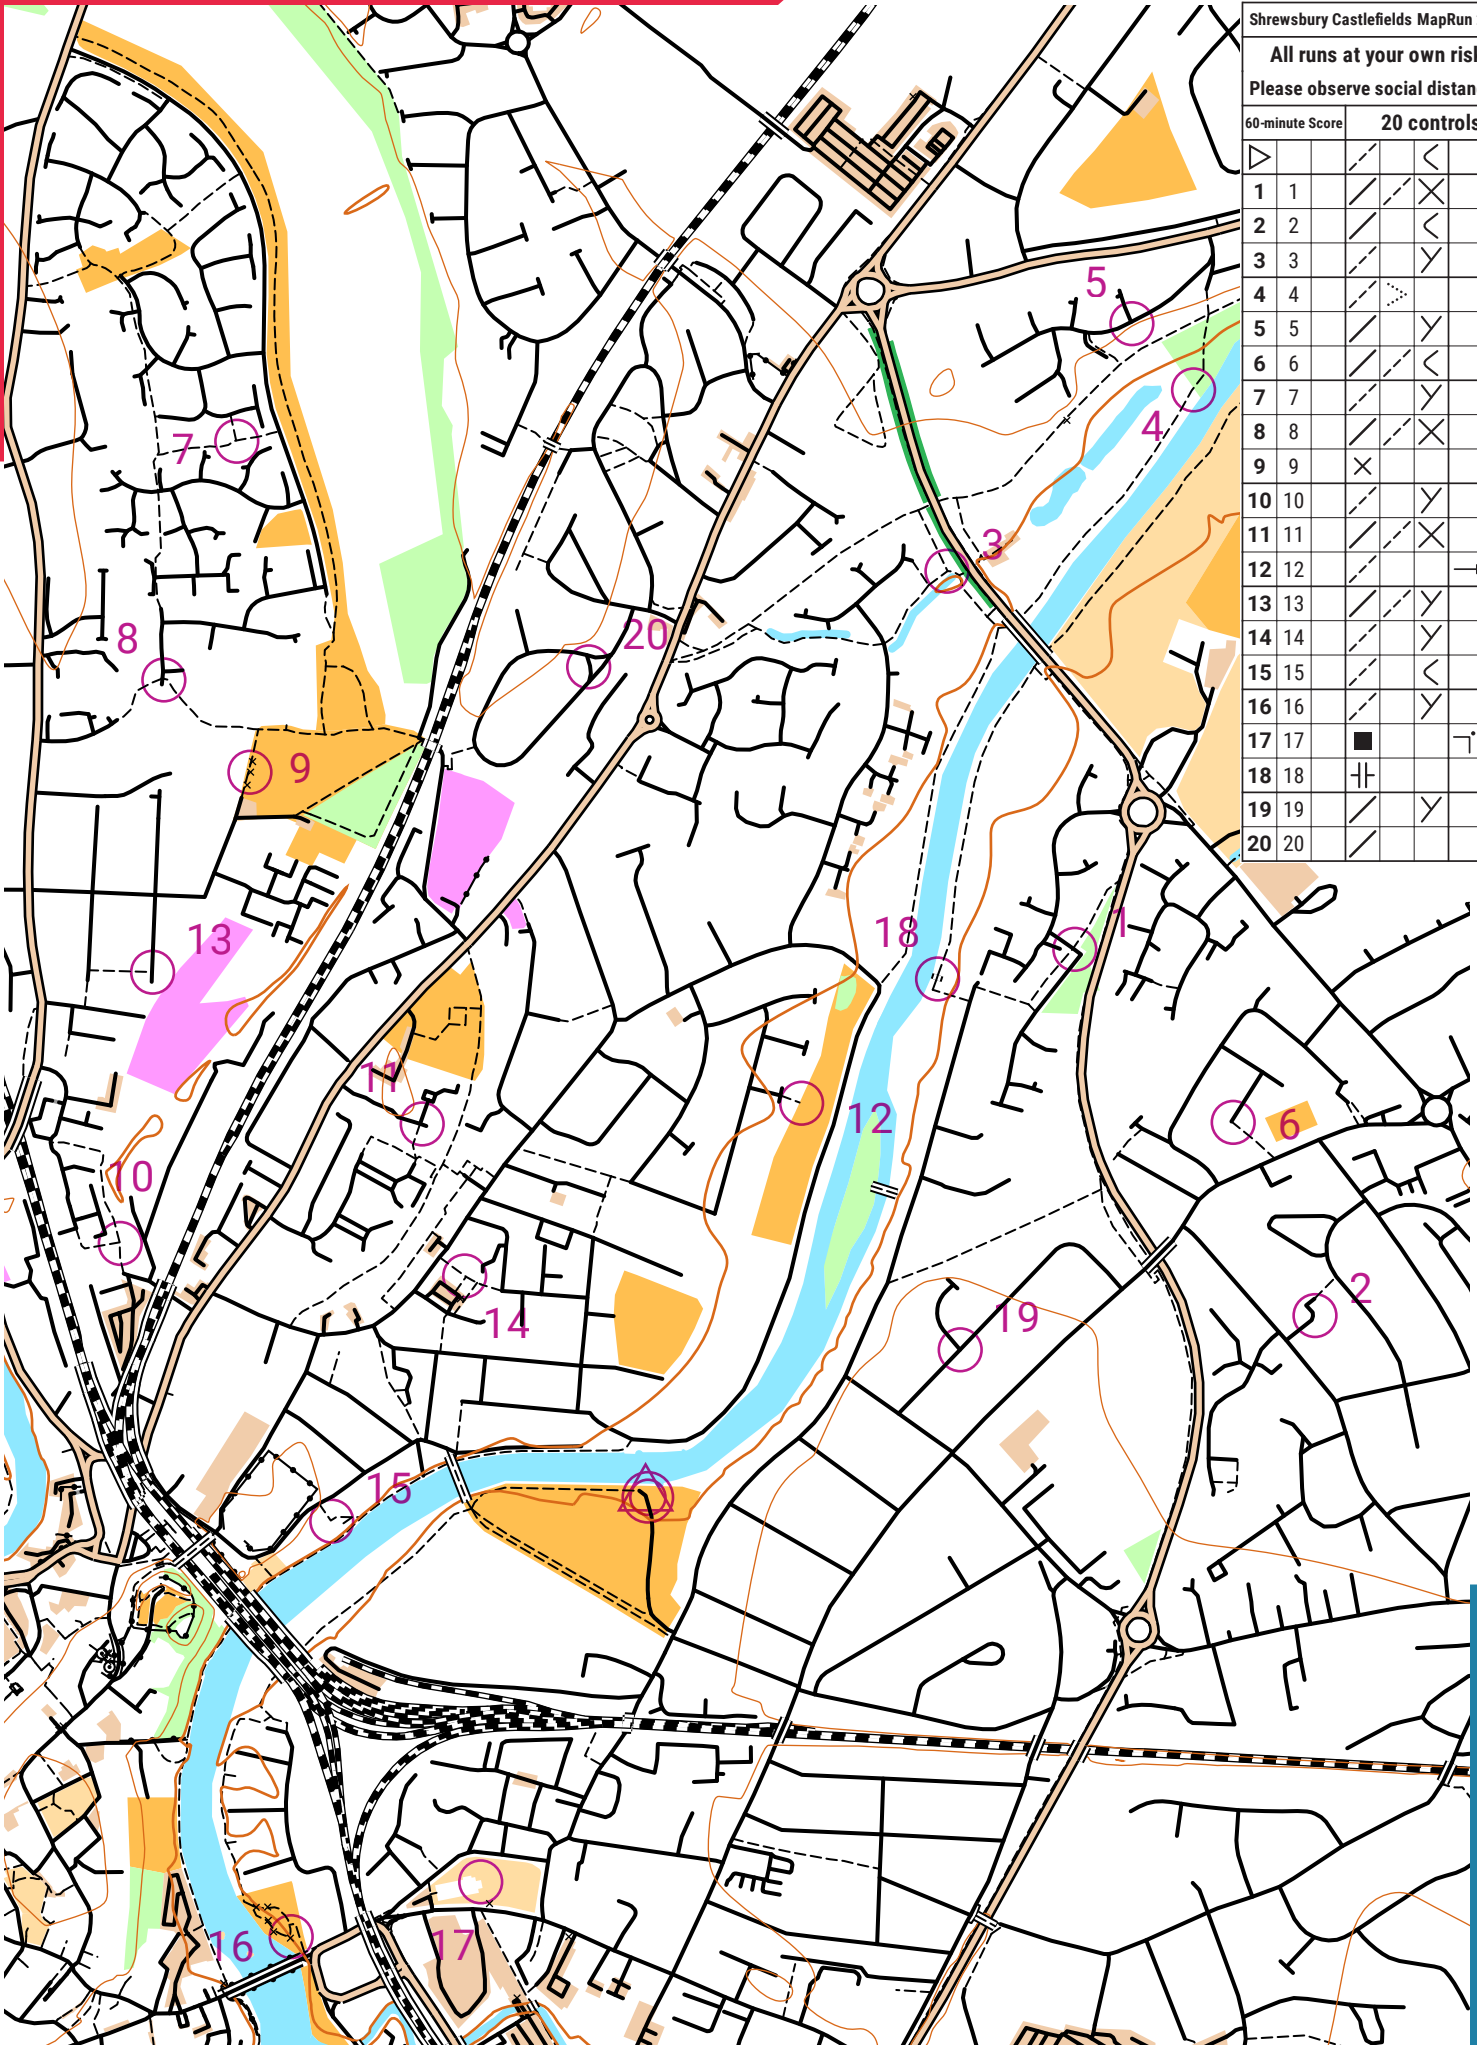

SHREWSBURY - CASTLEFIELDS

scale 1:10000, contours 10m
500m

Shrewsbury Castlefields MapRun 2020

All runs at your own risk.

Please observe social distancing

60-minute Score		20 controls			
▷		↗	↘	<	
1	1	↗	↘	×	
2	2	↗	↘	<	
3	3	↗	↘	Y	
4	4	↗	↘		
5	5	↗	↘	Y	
6	6	↗	↘	<	
7	7	↗	↘	Y	
8	8	↗	↘	×	
9	9	×			
10	10	↗	↘	Y	
11	11	↗	↘	×	
12	12	↗	↘		┌
13	13	↗	↘	Y	
14	14	↗	↘	Y	
15	15	↗	↘	<	
16	16	↗	↘	Y	
17	17	■			┌
18	18	⊥			
19	19	↗	↘	Y	
20	20	↗	↘		

Map data (c) OpenStreetMap, available under the Open Database Licence.
Contains OS data (c) Crown copyright & database right OS 2013-2017.
OOM created by Oliver O'Brien. Make your own: <http://oomap.co.uk/>