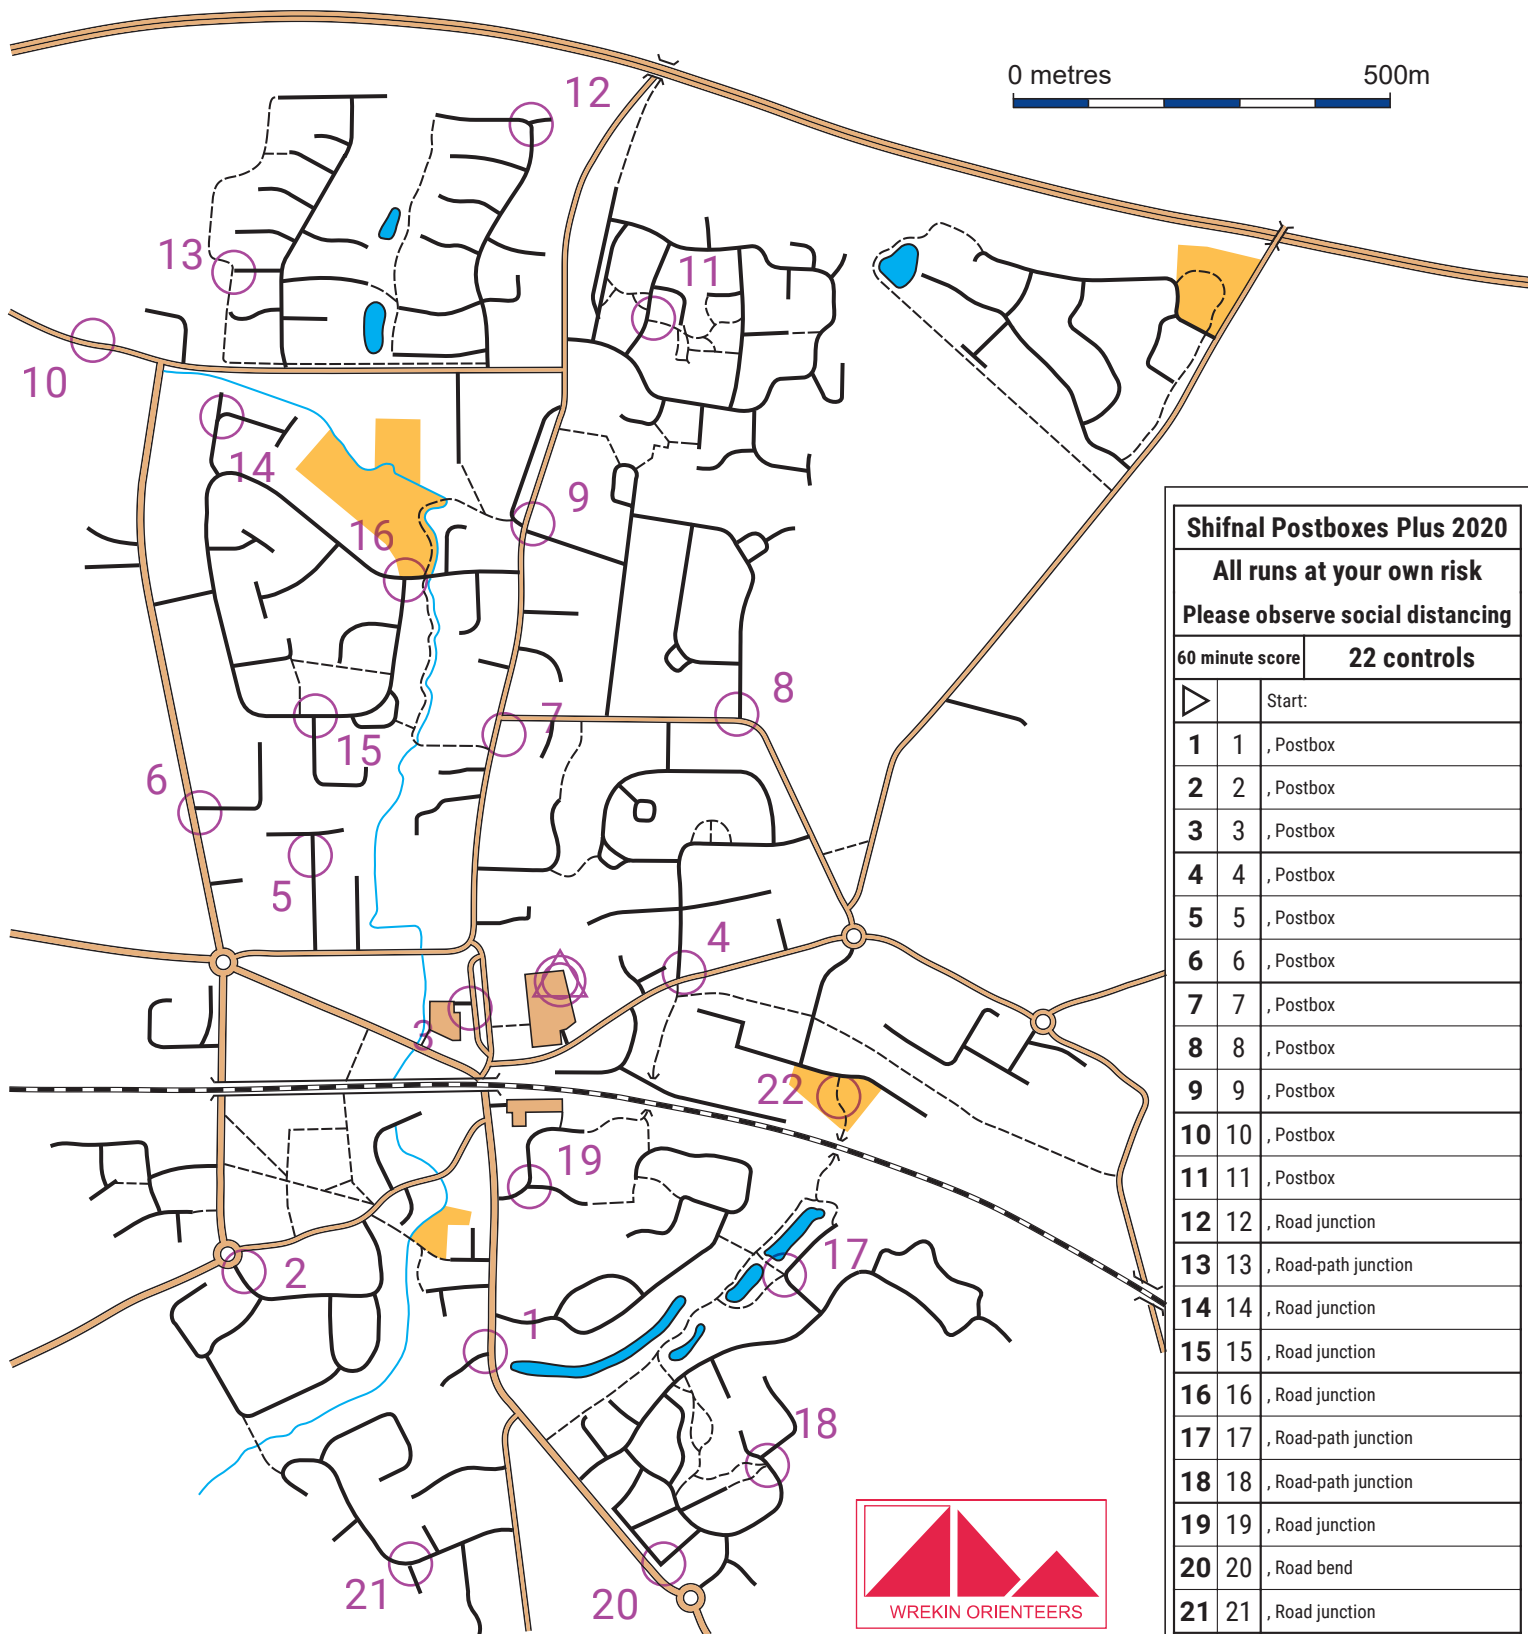

Shifnal Map Run

Scale: 1:10000

0 metres 500m

Shifnal Postboxes Plus 2020

All runs at your own risk

Please observe social distancing

60 minute score 22 controls

Start:	
1	1 , Postbox
2	2 , Postbox
3	3 , Postbox
4	4 , Postbox
5	5 , Postbox
6	6 , Postbox
7	7 , Postbox
8	8 , Postbox
9	9 , Postbox
10	10 , Postbox
11	11 , Postbox
12	12 , Road junction
13	13 , Road-path junction
14	14 , Road junction
15	15 , Road junction
16	16 , Road junction
17	17 , Road-path junction
18	18 , Road-path junction
19	19 , Road junction
20	20 , Road bend
21	21 , Road junction
22	22 , Path bend

<http://www.wrekinorienteers.co.uk>

- motorway
- main Road
- secondary road
- estate road
- footpath
- railway
- bridge or underpass
- pond
- stream
- open area
- car park