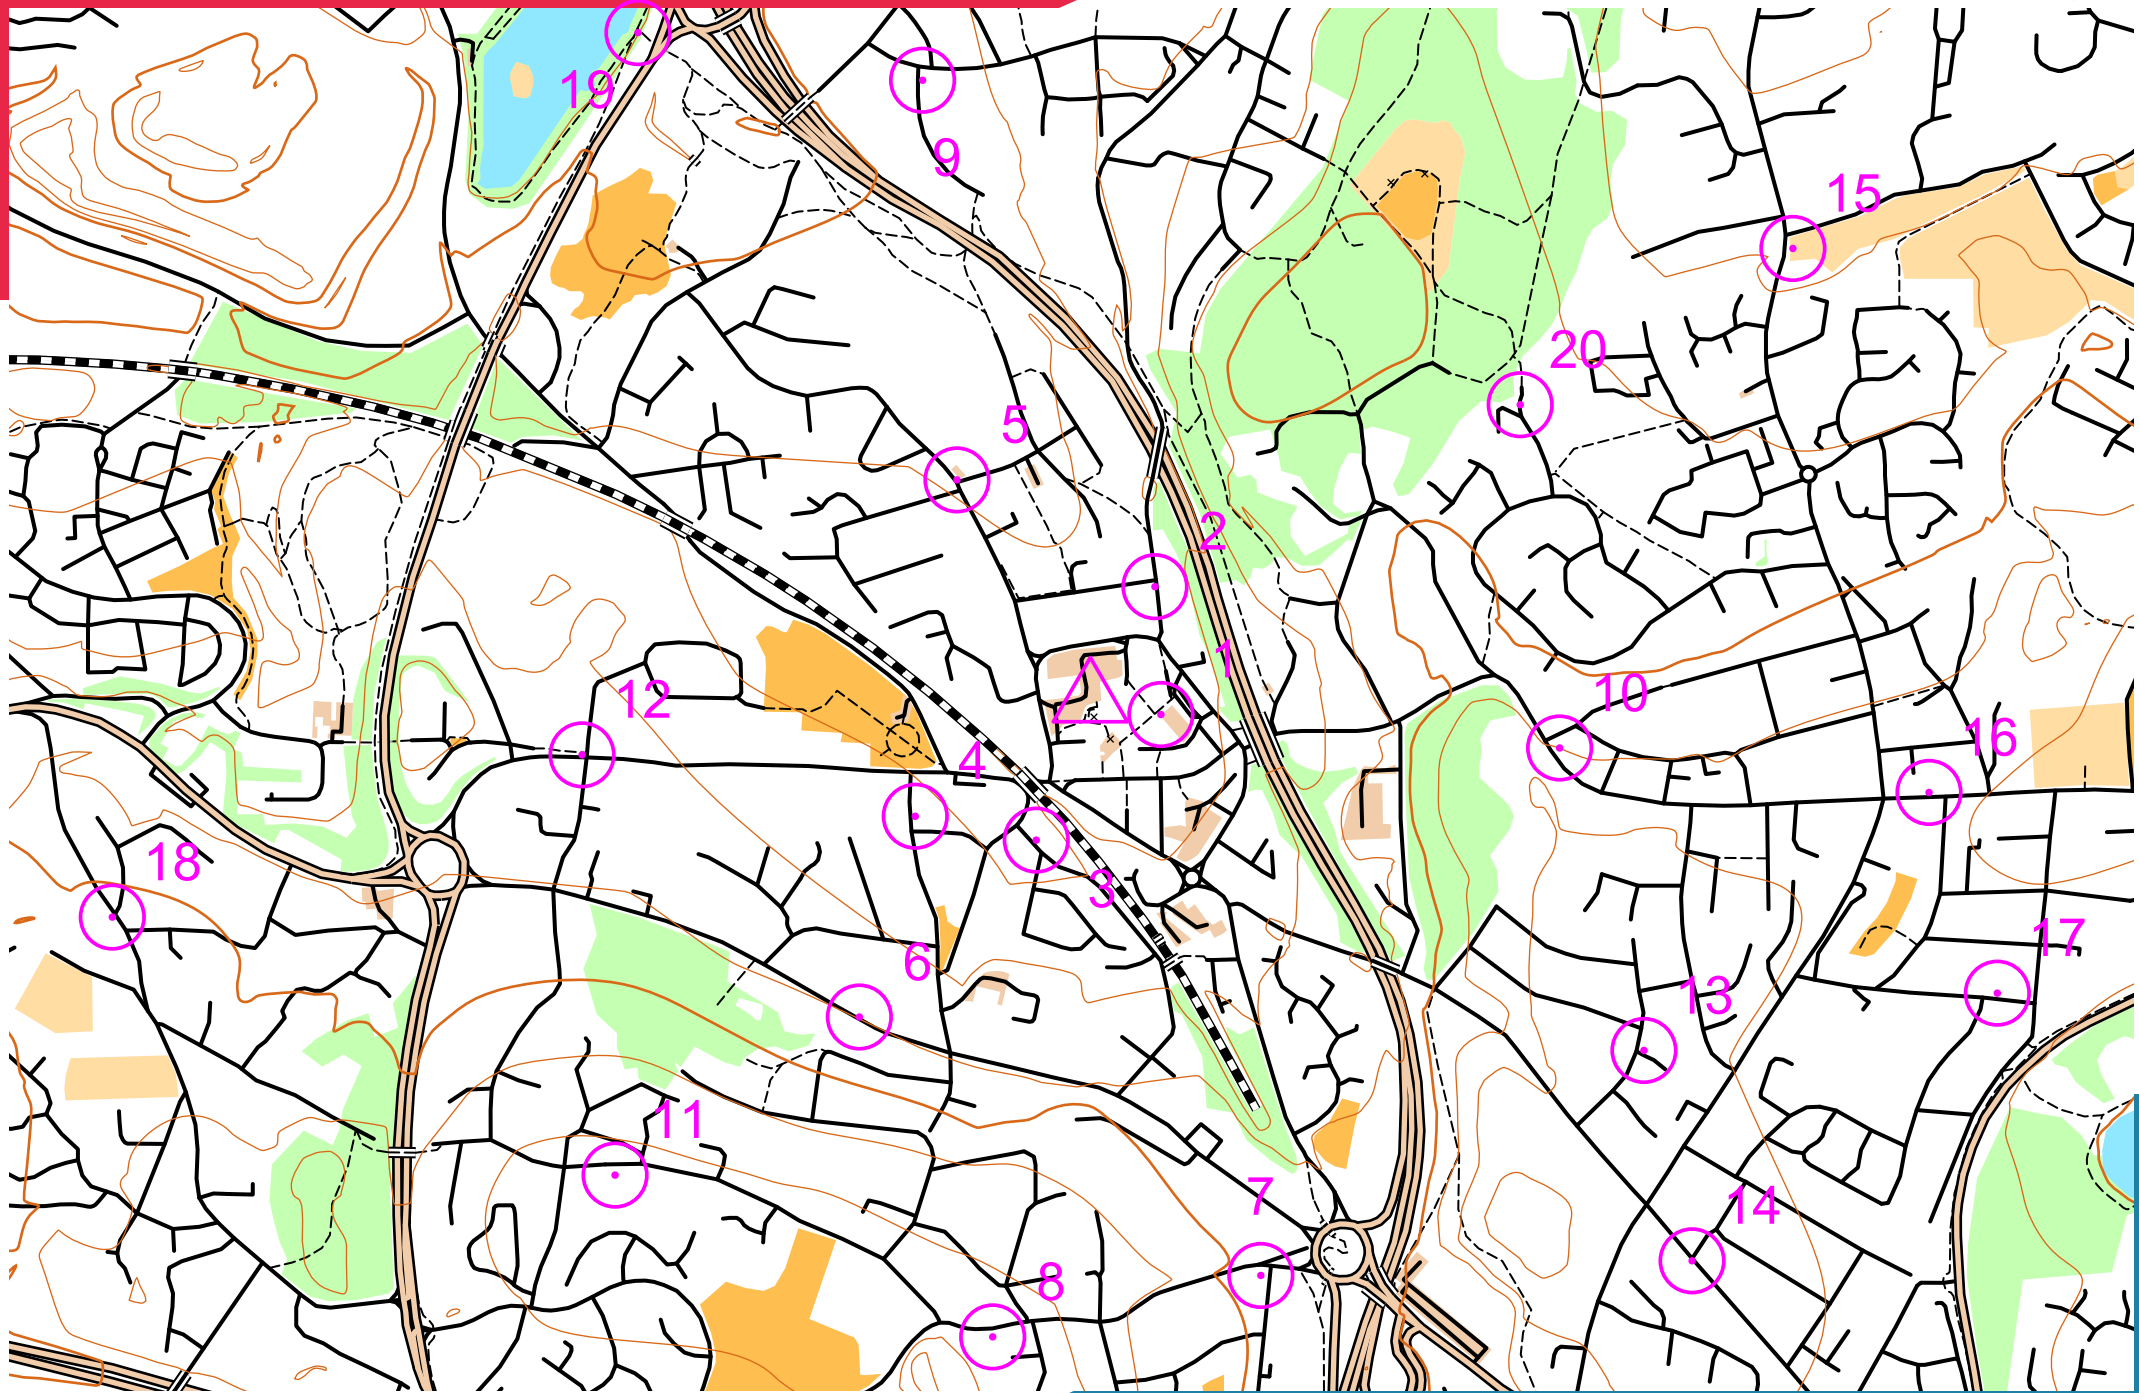

OAKENGATES POSTBOXES PLUS

scale 1:10000, contours 10m
500m

Map data (c) OpenStreetMap, available under the Open Database Licence.
Contains OS data (c) Crown copyright & database right OS 2013-2017.
OOM created by Oliver O'Brien. Make your own: <http://oomap.co.uk/>