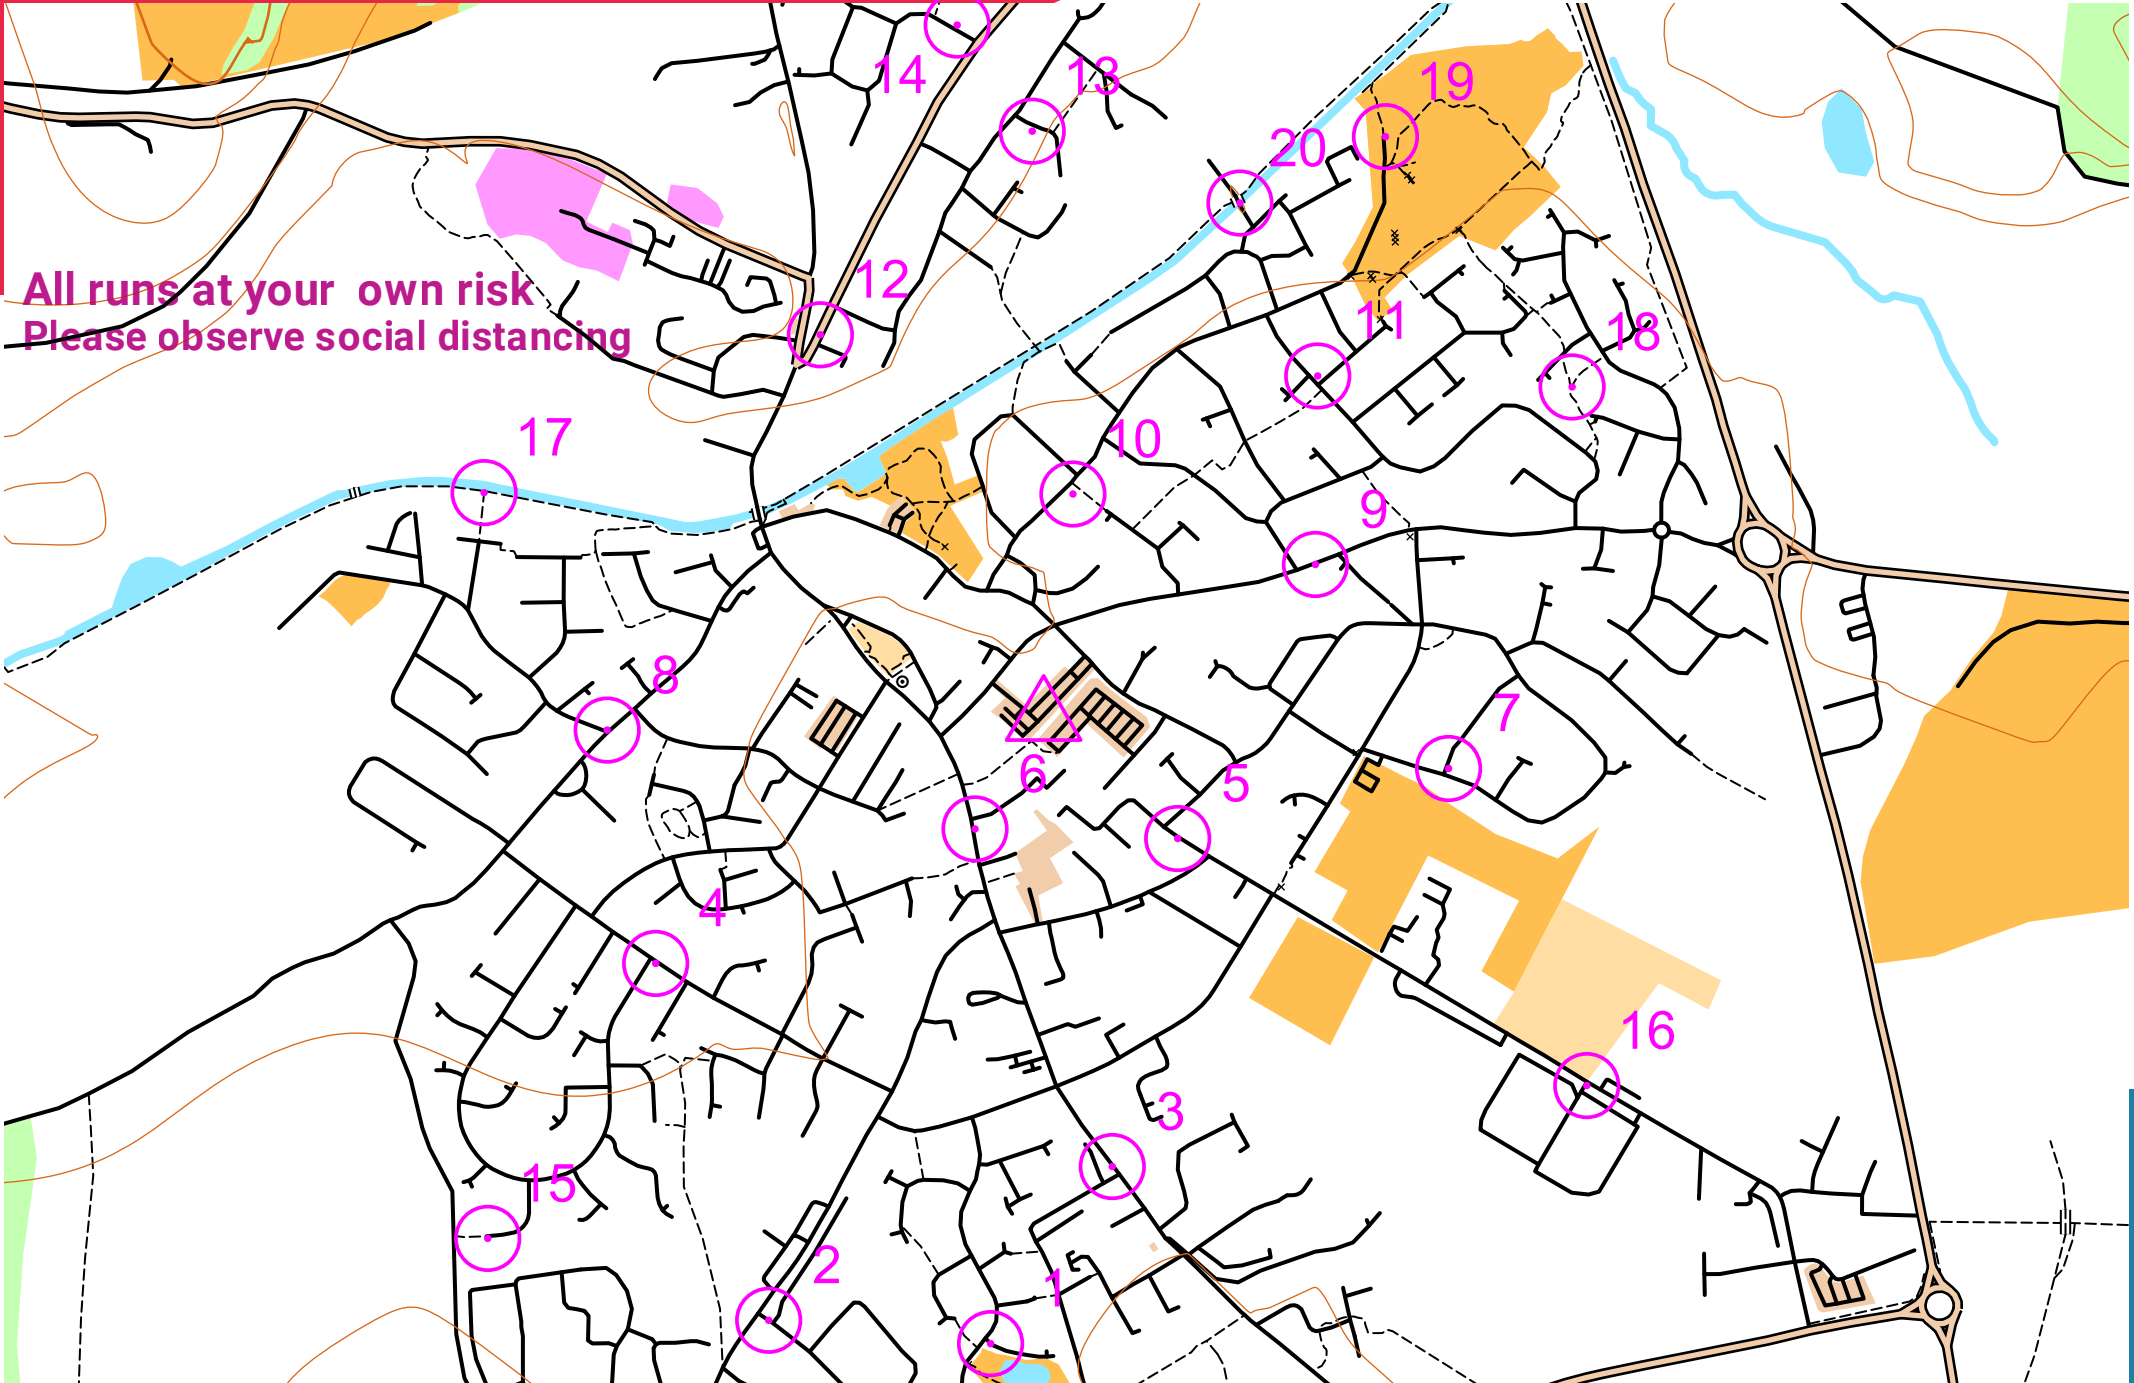

# NEWPORT MAPRUN PLUS

scale 1:10000, contours 10m  
500m

**All runs at your own risk**  
**Please observe social distancing**

Map data (c) OpenStreetMap, available under the Open Database Licence.  
Contains OS data (c) Crown copyright & database right OS 2013-2017.  
OOM created by Oliver O'Brien. Make your own: <http://oomap.co.uk/>