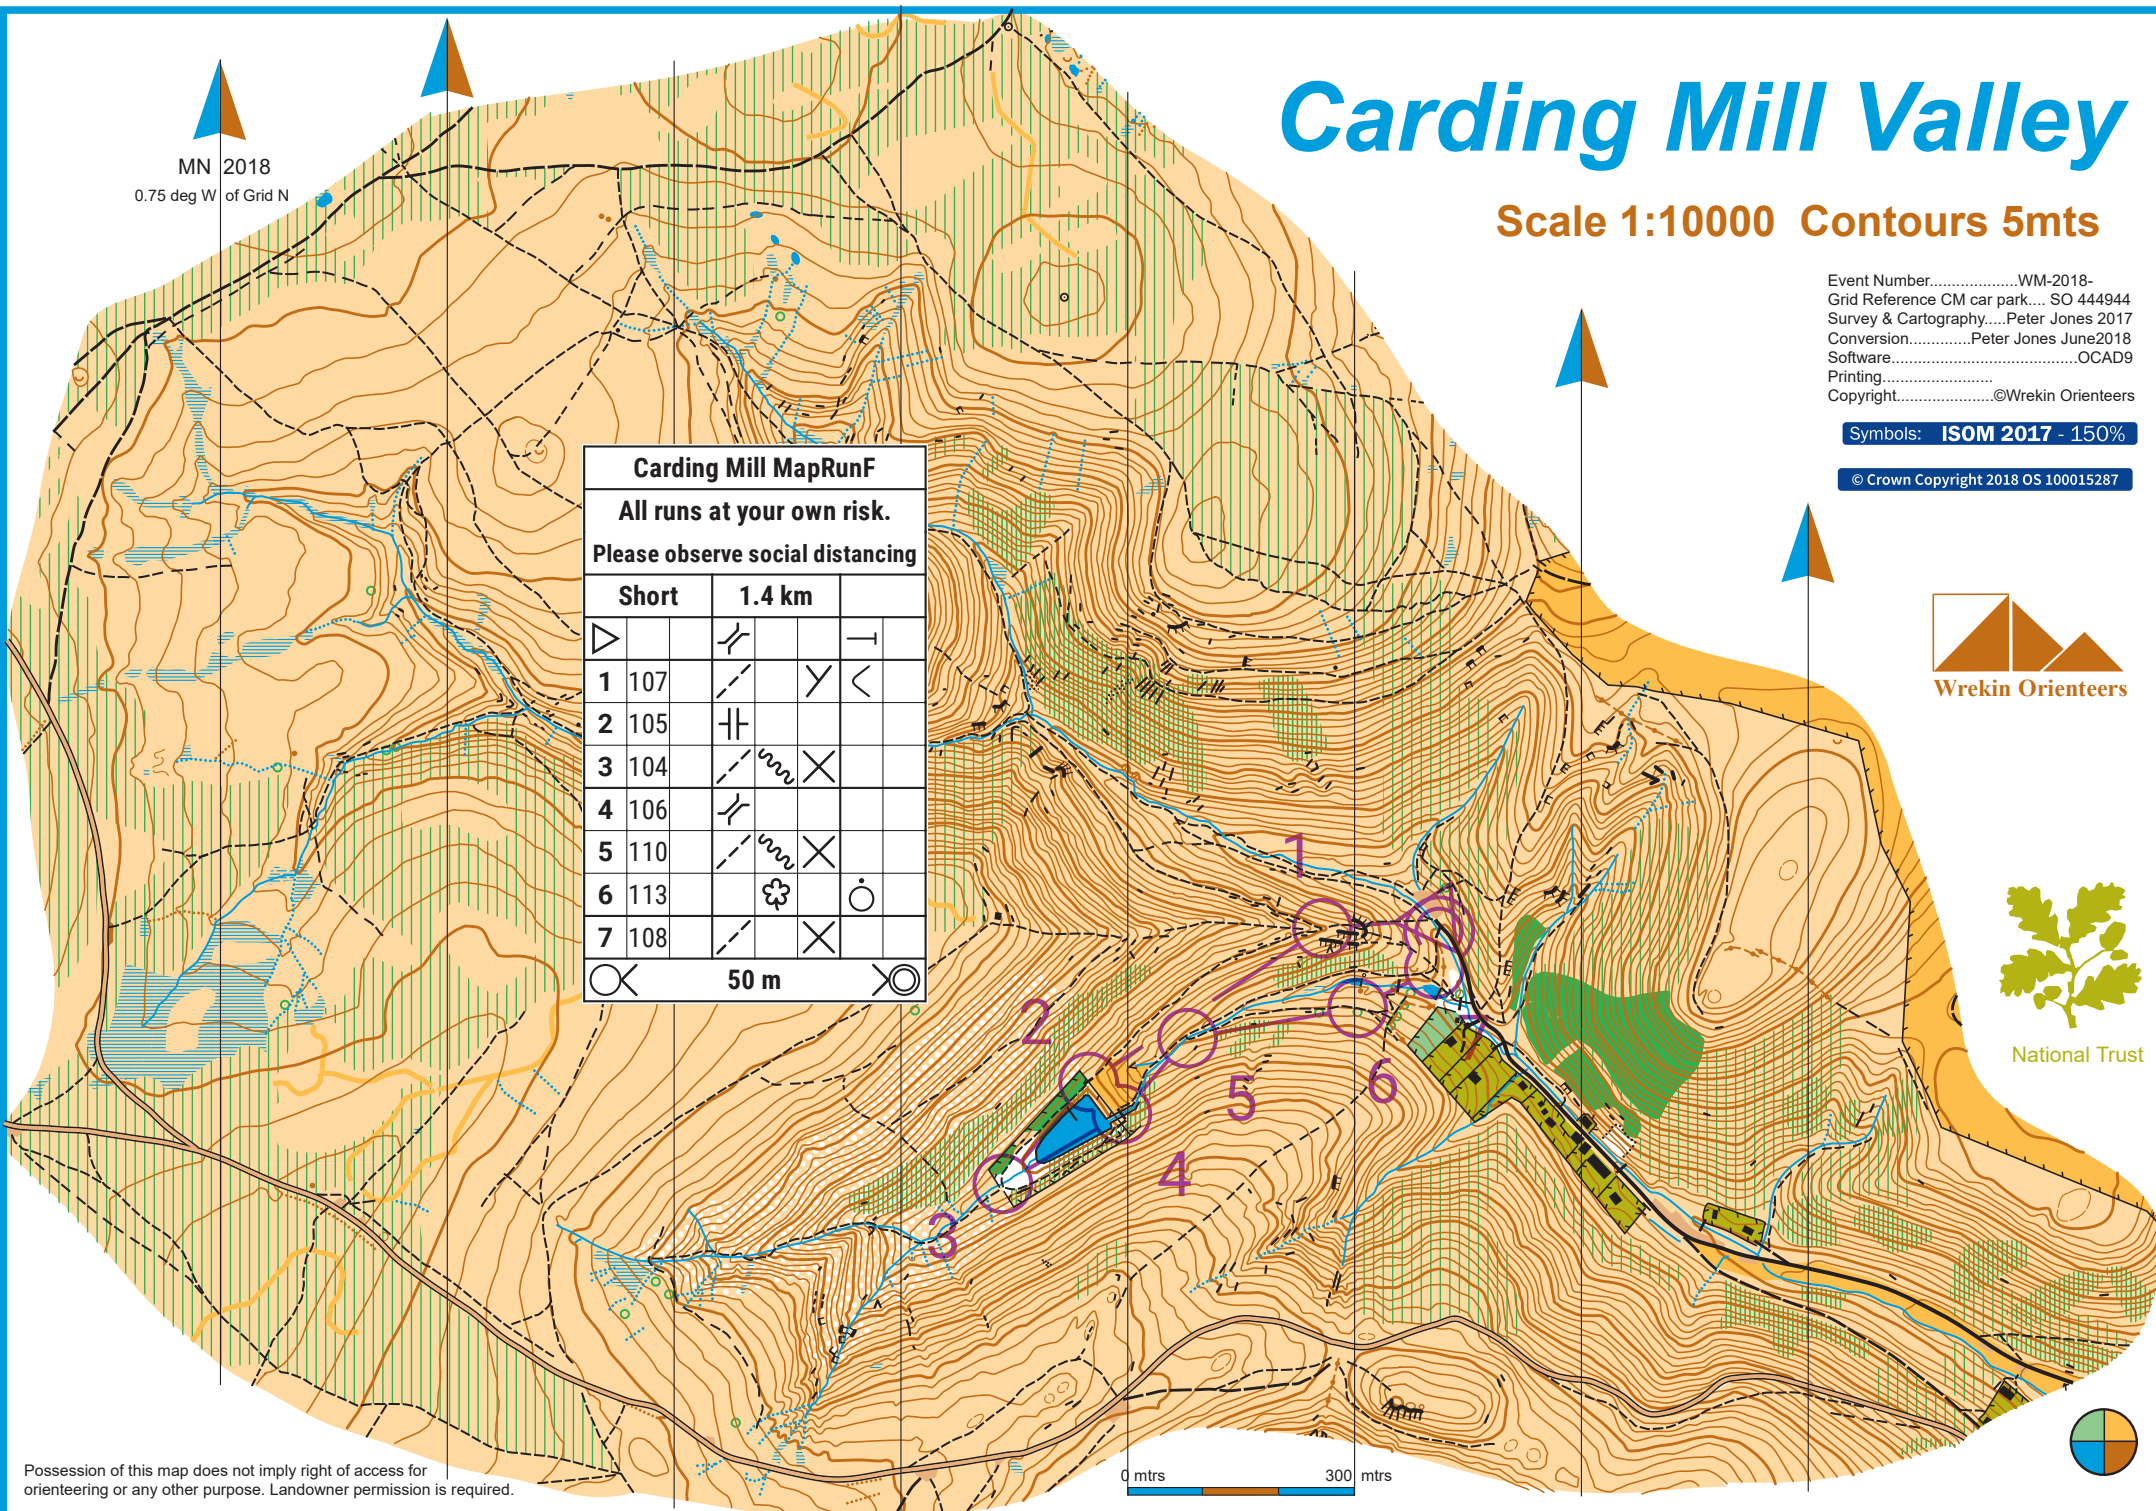

Carding Mill Valley

Scale 1:10000 Contours 5mts

MN 2018
0.75 deg W of Grid N

Event Number.....WM-2018-
Grid Reference CM car park.... SO 444944
Survey & Cartography.....Peter Jones 2017
Conversion.....Peter Jones June2018
Software.....OCAD9
Printing.....
Copyright.....©Wrekin Orienteers

Symbols: **ISOM 2017** - 150%

© Crown Copyright 2018 OS 100015287

Carding Mill MapRunF			
All runs at your own risk.			
Please observe social distancing			
Short	1.4 km		
▷	∕	∕	└
1 107	∕	Y	<
2 105	∕		
3 104	∕	∞	X
4 106	∕		
5 110	∕	∞	X
6 113		☼	○
7 108	∕	X	
○	50 m		○

Possession of this map does not imply right of access for orienteering or any other purpose. Landowner permission is required.

0 mtrs 300 mtrs