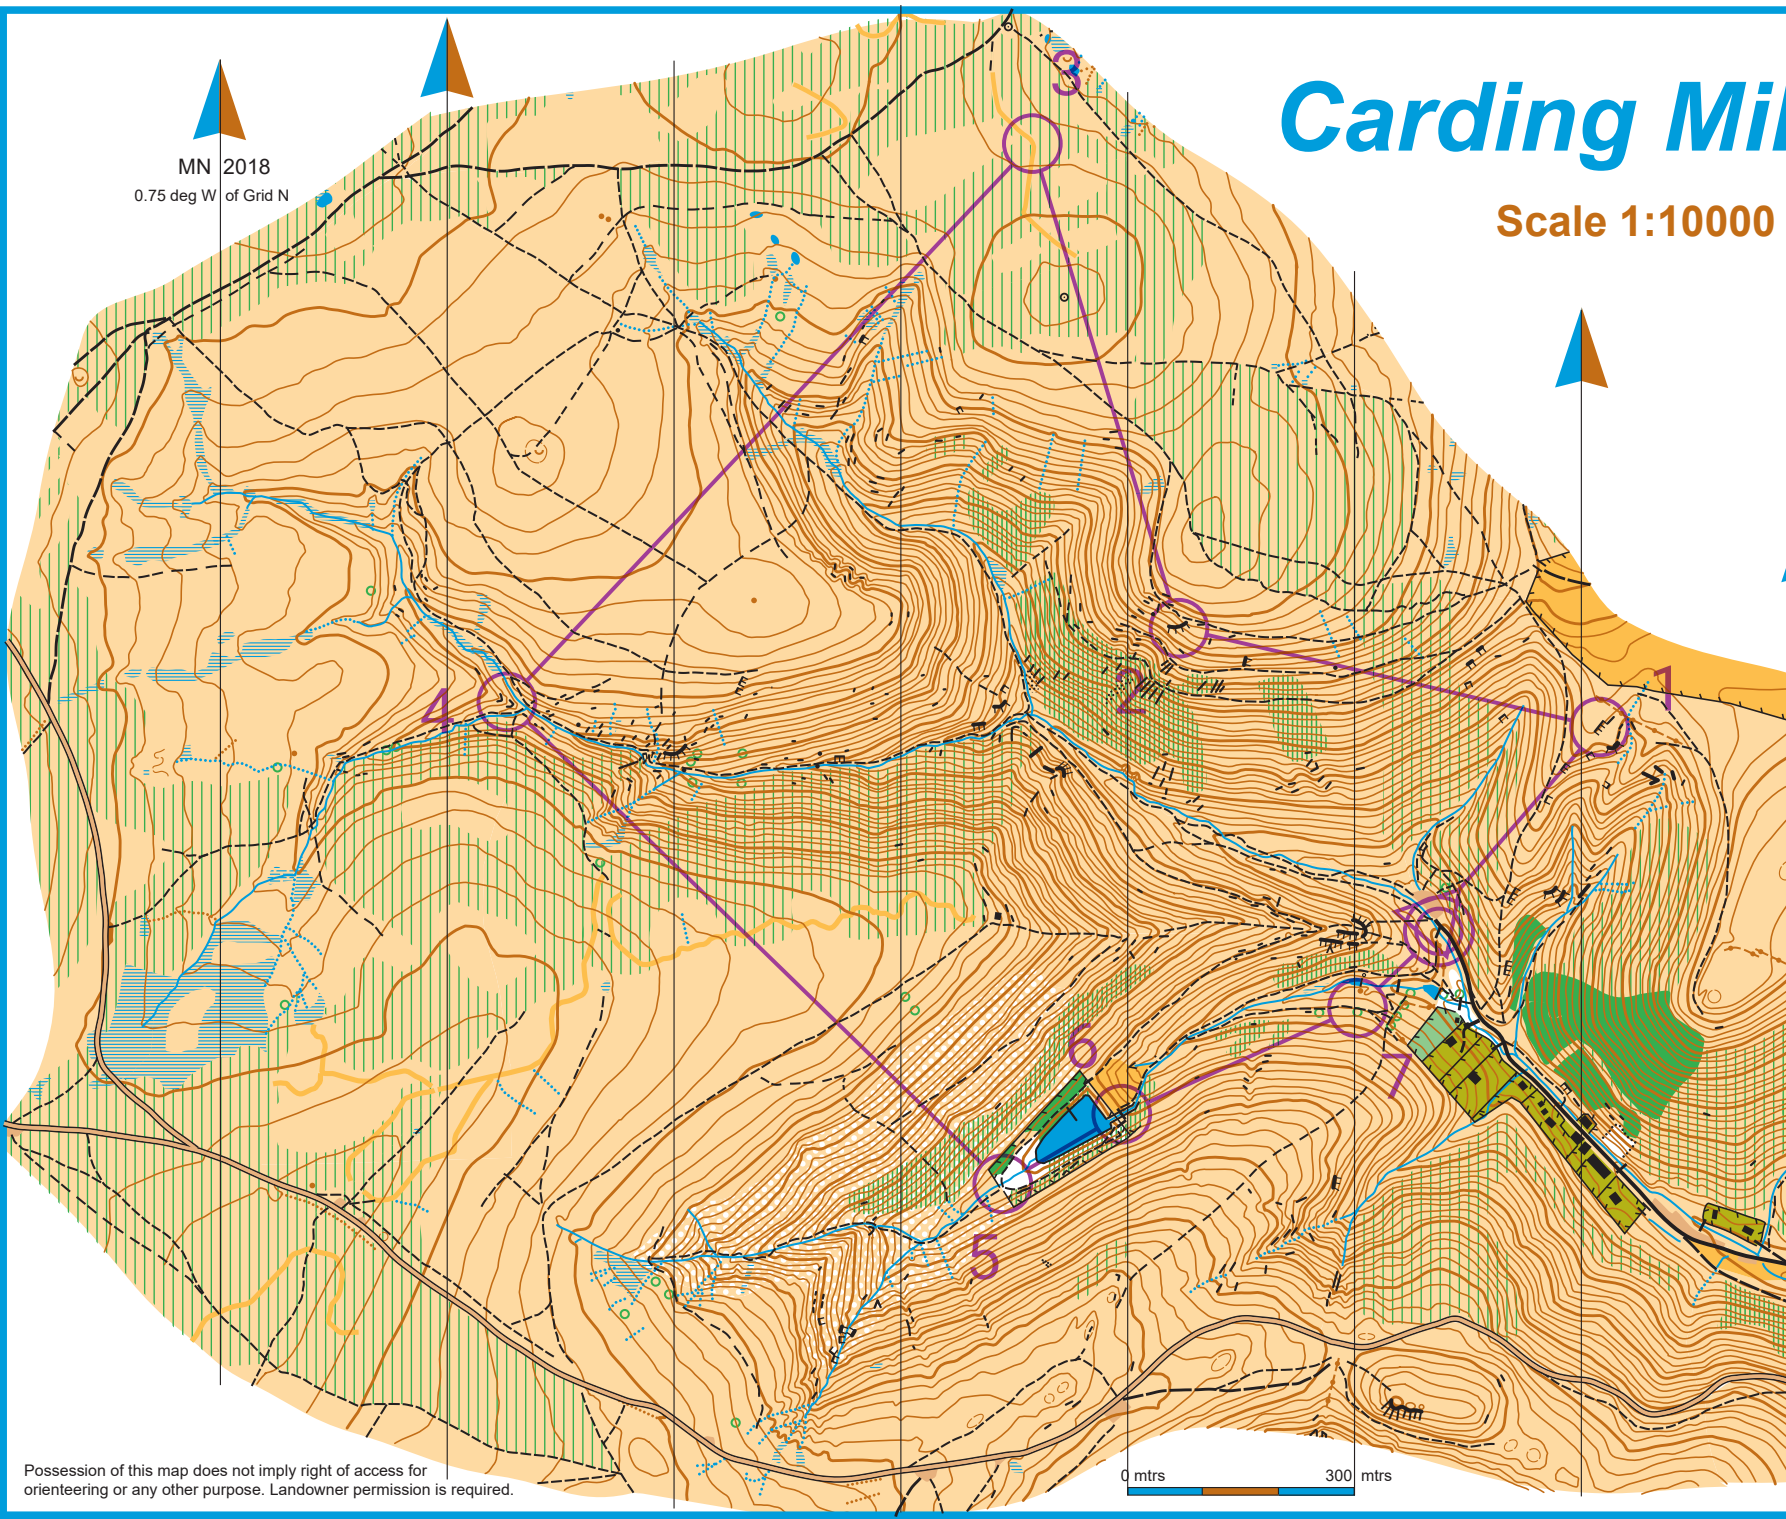

# Carding Mill Valley

Scale 1:10000 Contours 5mts

MN 2018  
0.75 deg W of Grid N

Event Number.....WM-2018-  
Grid Reference CM car park.... SO 444944  
Survey & Cartography.....Peter Jones 2017  
Conversion.....Peter Jones June 2018  
Software.....OCAD9  
Printing.....  
Copyright.....©Wrekin Orienteers

Symbols: **ISOM 2017** - 150%

© Crown Copyright 2018 OS 100015287

Carding Mill MapRunF			
All runs at your own risk.			
Please observe social distancing			
Medium	4.2 km		
▷		↗	—
1	111	▬▬	
2	101	▬▬	
3	112	⋯	<
4	103	▬▬ ▬▬	⋮
5	104	↘ wavy X	
6	106	↗	
7	113	☼	○

Possession of this map does not imply right of access for orienteering or any other purpose. Landowner permission is required.

0 mtrs 300 mtrs

150 m