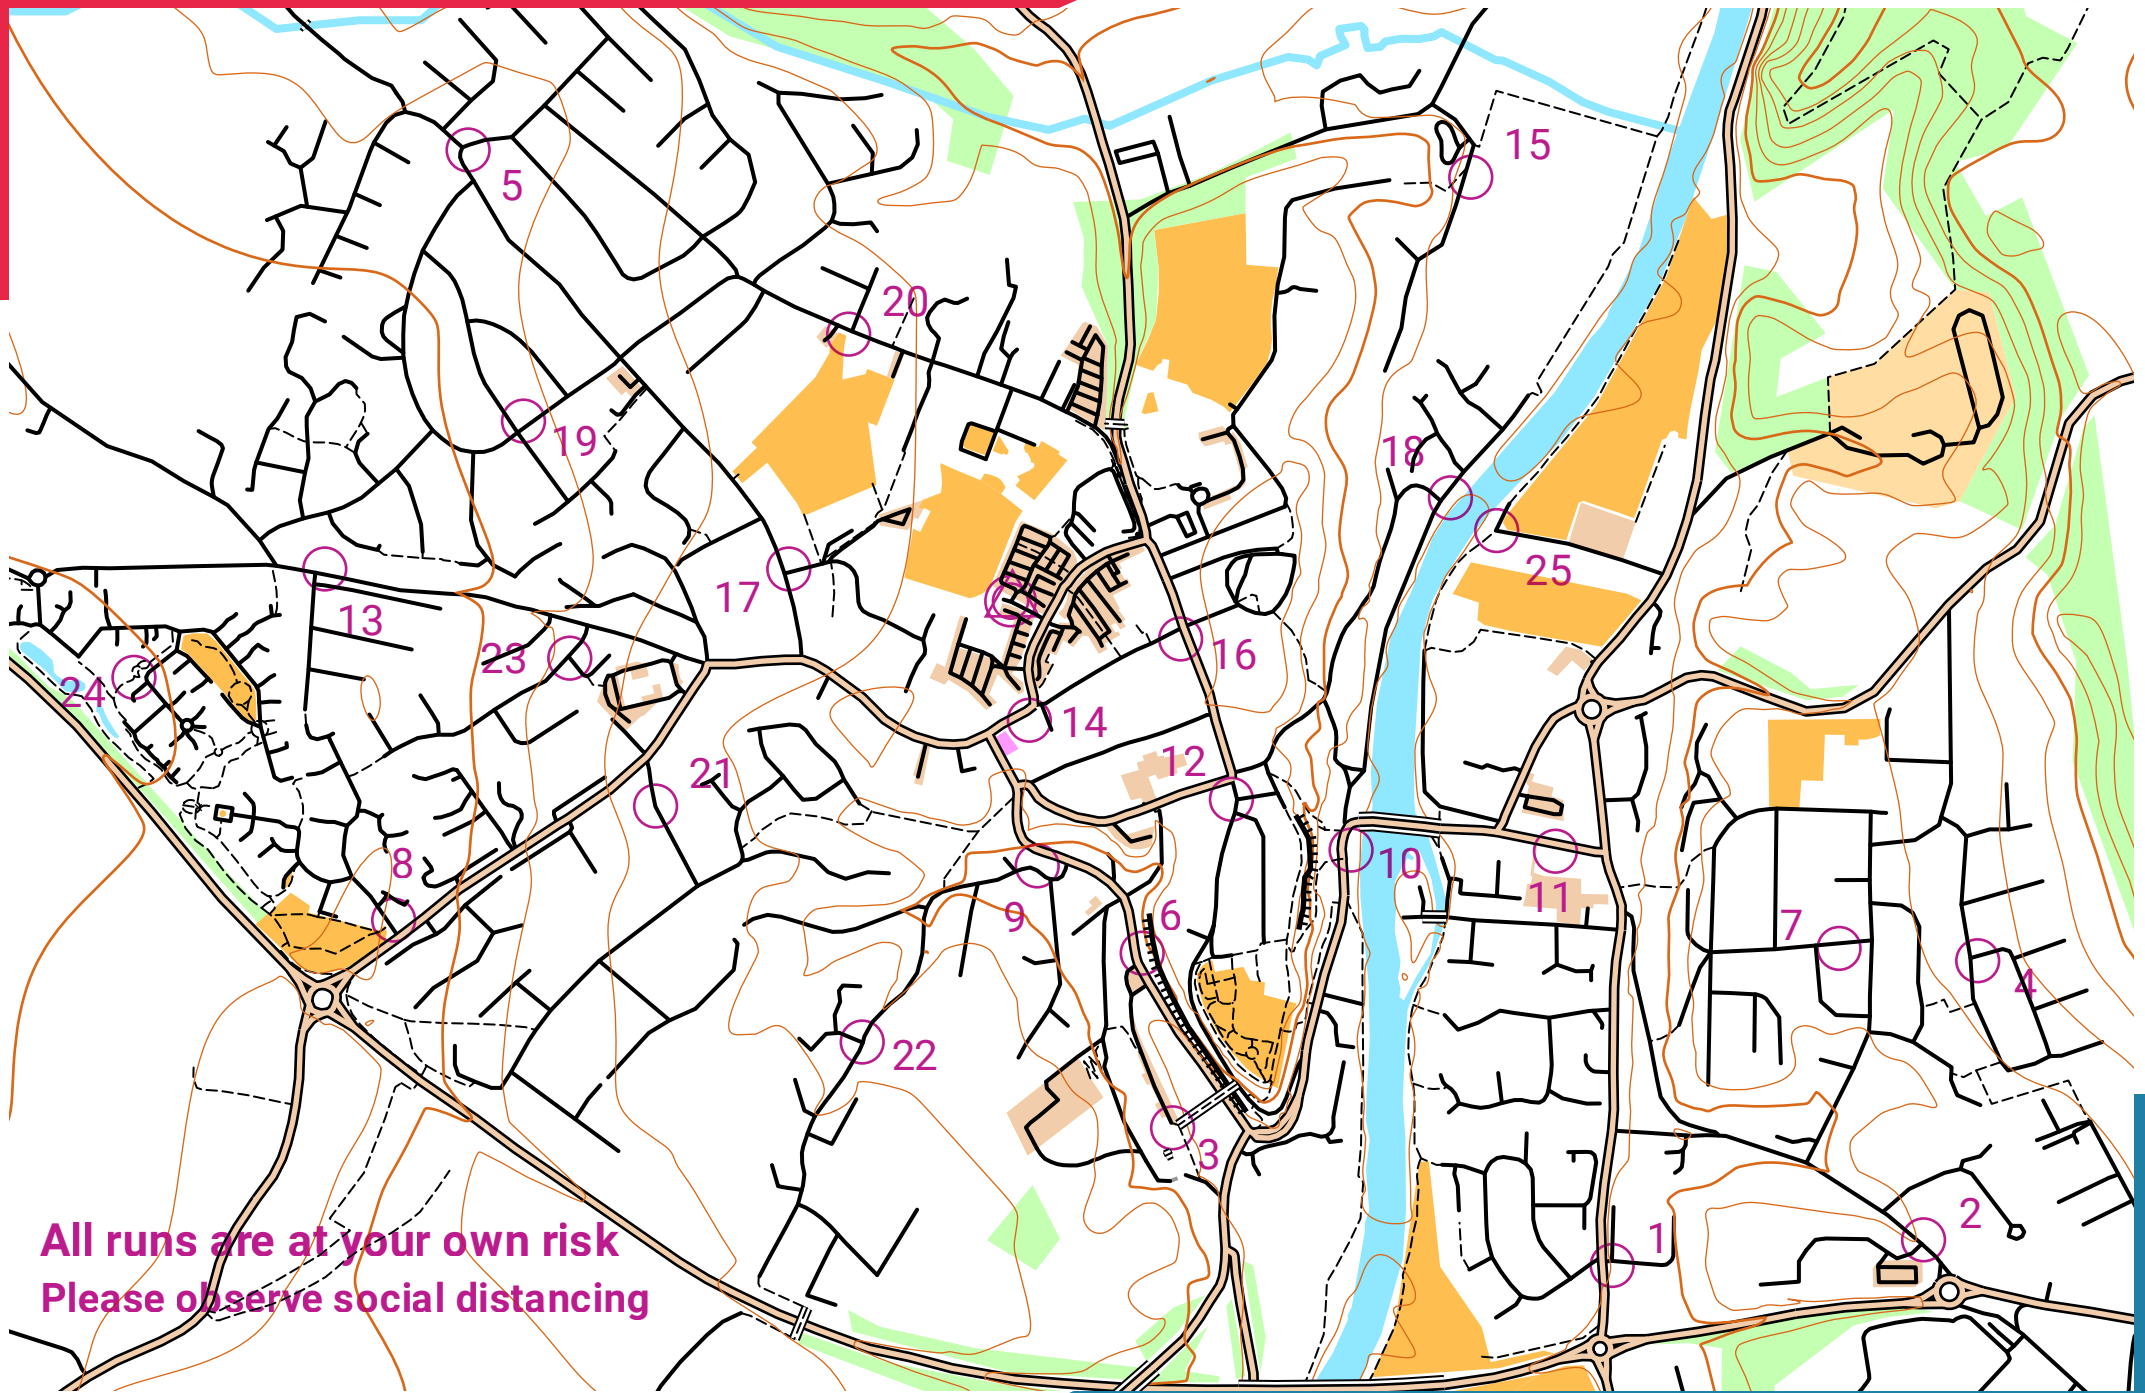

# BRIDGNORTH POSTBOX PLUS

scale 1:10000, contours 10m  
500m

**All runs are at your own risk  
Please observe social distancing**

Map data (c) OpenStreetMap, available under the Open Database Licence.  
Contains OS data (c) Crown copyright & database right OS 2013-2017.  
OOM created by Oliver O'Brien. Make your own: <http://oomap.co.uk/>